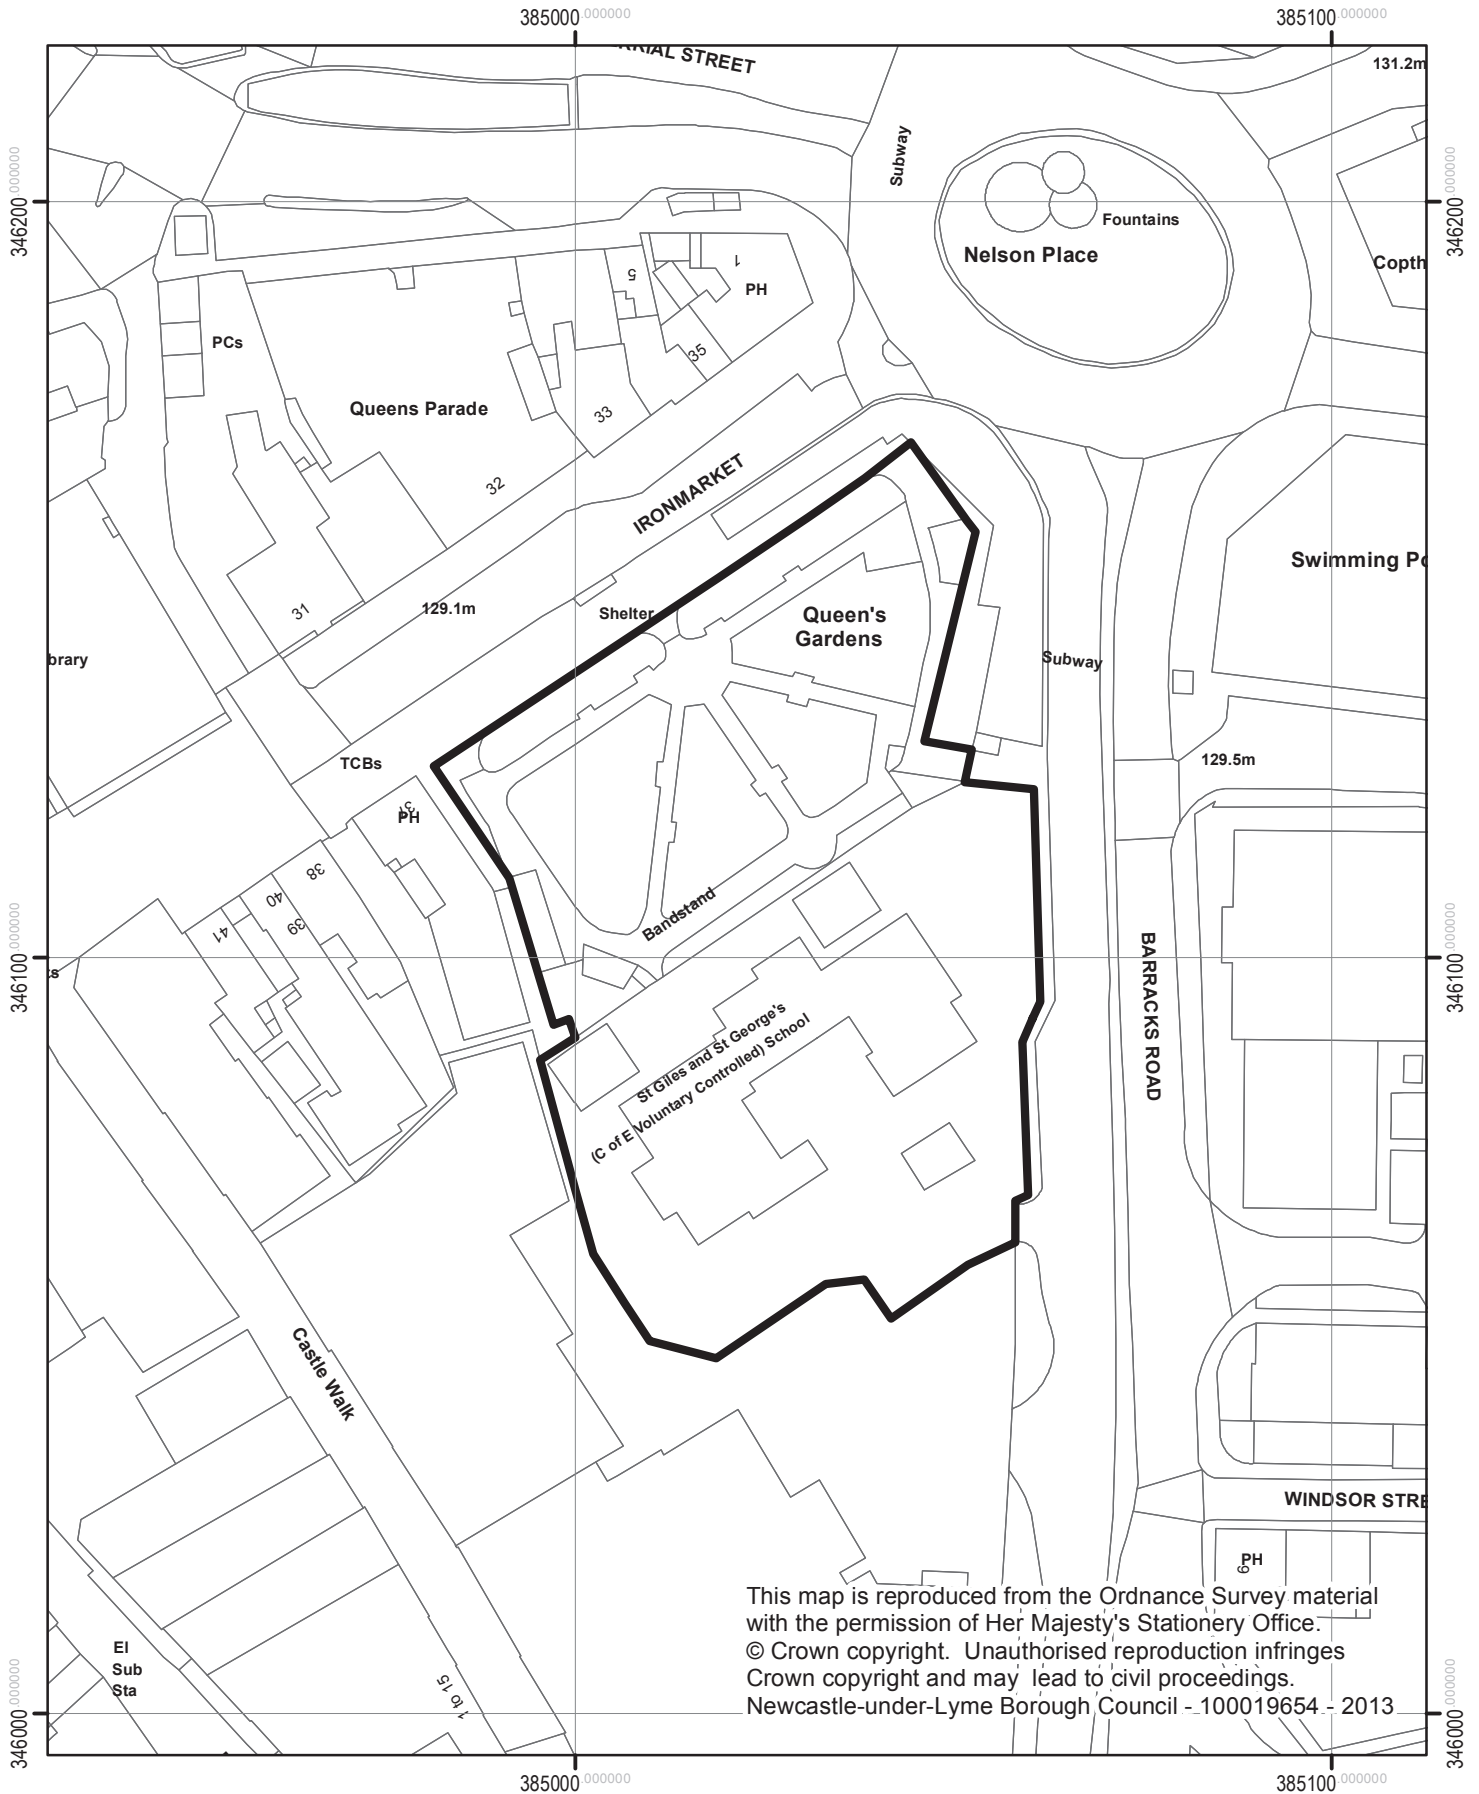

**16/00008/FUL**  
**Former St Giles and St Georges Primary**  
**School, Barracks Road, Newcastle**

**NEWCASTLE-UNDER-LYME**  
**BOROUGH COUNCIL**

This map is reproduced from the Ordnance Survey material with the permission of Her Majesty's Stationery Office.  
 © Crown copyright. Unauthorised reproduction infringes Crown copyright and may lead to civil proceedings.  
 Newcastle-under-Lyme Borough Council - 100019654 - 2013